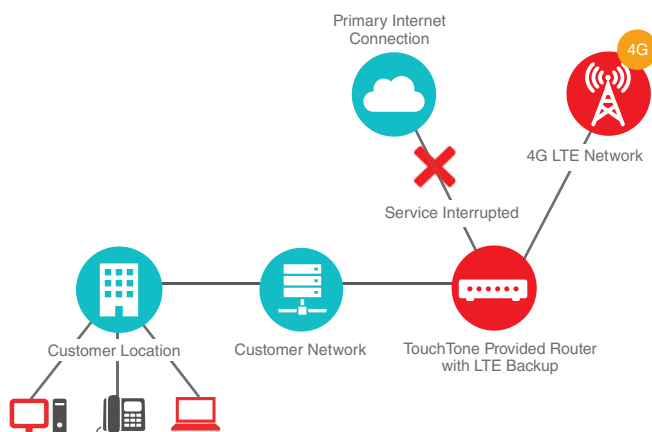

BECAUSE THERE'S NO GOOD TIME FOR DOWNTIME

OPEN

NATIONWIDE WIRELESS 4G LTE FAILOVER & BACKUP

Because there is no good time for downtime

TouchTone's wireless backup solution ensures that business communications have an automatic, cost effective backup in the event the primary connection is lost. In case of an outage, business critical traffic is automatically rerouted to 4G LTE connectivity to avoid service disruptions.

- Cost effective alternative to wireline backup solutions
- Flexible plan options ranging from Pay-As-You-Go to Unlimited, with the ability to share usage across plans
- Bring your own equipment or choose one of TouchTone's fully certified routers from brands such as Adtran, Cradlepoint, and DataRemote
- Supports private or public connectivity - VPN options, including fully managed solutions available

TouchTone's flexible 4G wireless data plans can also be used as a primary connection for IoT applications in any area including:

- Aerospace
- Agriculture
- Asset Tracking
- ATMs
- Backup/Failover
- Construction
- ECO Monitoring
- Finance
- First Responders
- Healthcare
- Industrial
- Marketing
- Medical Monitoring
- Research Applications
- Residential
- Retail - Point of Sales (POS) and Kiosks
- Smart Billboards
- Smart Meters
- Transportation
- Utilities
- Vehicle Tracking
- Video Surveillance