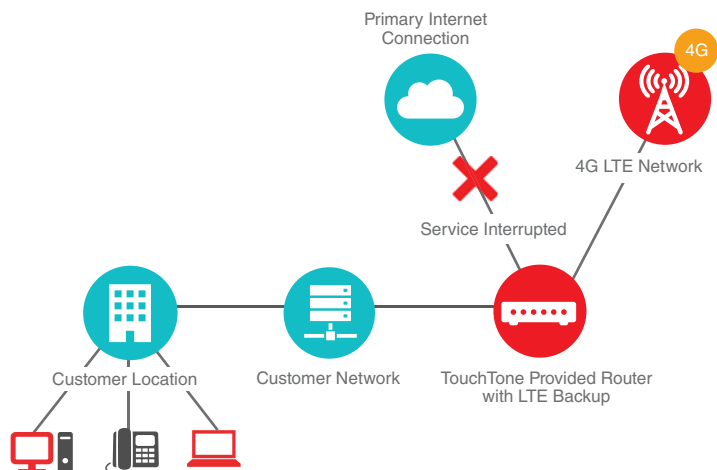

Machine-to-Machine Solutions

Nationwide 4G LTE M2M Connectivity and Wireless Backup

High-Speed, Reliable, and Secure 4G LTE Connectivity for all your IoT/M2M Needs

TouchTone Communications delivers advanced 4G LTE M2M connectivity to help optimize business efficiencies, enhance customer experiences, and reduce the ongoing costs associated with traditional infrastructure.

With flexible pricing options and the ability to pool data usage, it's simple to collect and monitor data between your office-based systems, remote devices and applications including smart meters, ATMs, kiosks, point-of-sale systems and more.

TouchTone's wireless backup solution ensures that your business communications have an automatic, cost effective backup in the event your primary connection is lost. In case of an outage, business critical traffic is automatically rerouted to 4G LTE connectivity to avoid service disruptions.

TouchTone's flexible wireless data plans are designed for IoT applications in any area including

- Aerospace
- Agriculture
- Asset Tracking
- ATMs
- Backup/Failover
- Construction
- ECO Monitoring
- Finance
- First Responders
- Healthcare
- Industrial
- Marketing
- Medical Monitoring
- Research Applications
- Residential
- Retail - Point of Sales (POS) and Kiosks
- Smart Billboards
- Smart Meters
- Transportation
- Utilities
- Vehicle Tracking
- Video Surveillance